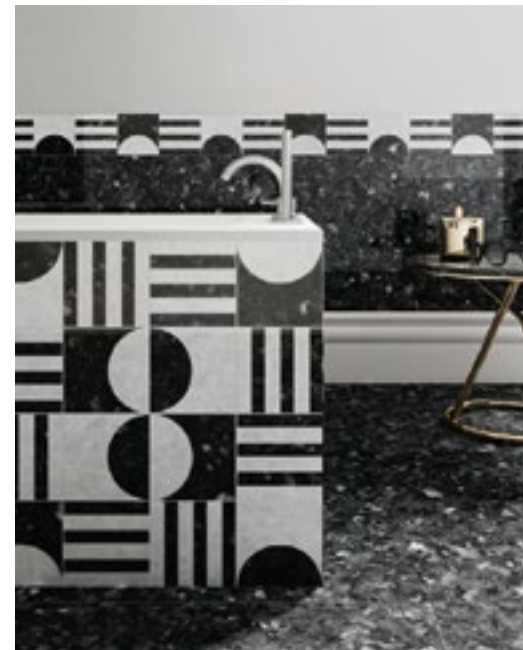

Pezzi speciali
Special pieces