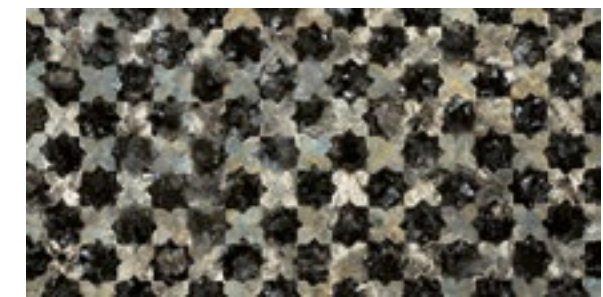

## Pleasure

89,5x89,5  
**03365** | Opulence Pleasure Lev/Ret

60x60  
**03359** | Opulence Pleasure Lev/Ret

30x60  
**03354** | Opulence Pleasure Lev/Ret

60x119,5  
**03348** | Opulence Pleasure Lev/Ret

60x119,5  
**03588** | Opulence Antique Dark Lev/Ret  
(mix 4 graphics)