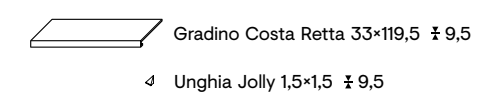

Pezzi speciali
Special pieces