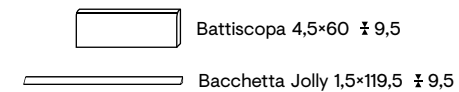

Pezzi speciali
Special pieces