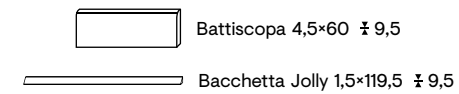

60×119,5  
**03588** | Opulence Antique Dark Lev/Ret  
(mix 4 graphics)

60×119,5  
**03591** | Opulence Botanic Lev/Ret

30×60  
**03444** | Opulence Vertigo Lev/Ret

Pezzi speciali  
Special pieces