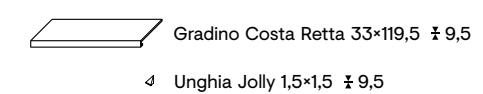

60×119,5  
**03588** | Opulence Antique Dark Lev/Ret  
(mix 4 graphics)

60×119,5  
**03591** | Opulence Botanic Lev/Ret

30×60  
**03444** | Opulence Vertigo Lev/Ret

Pezzi speciali  
Special pieces